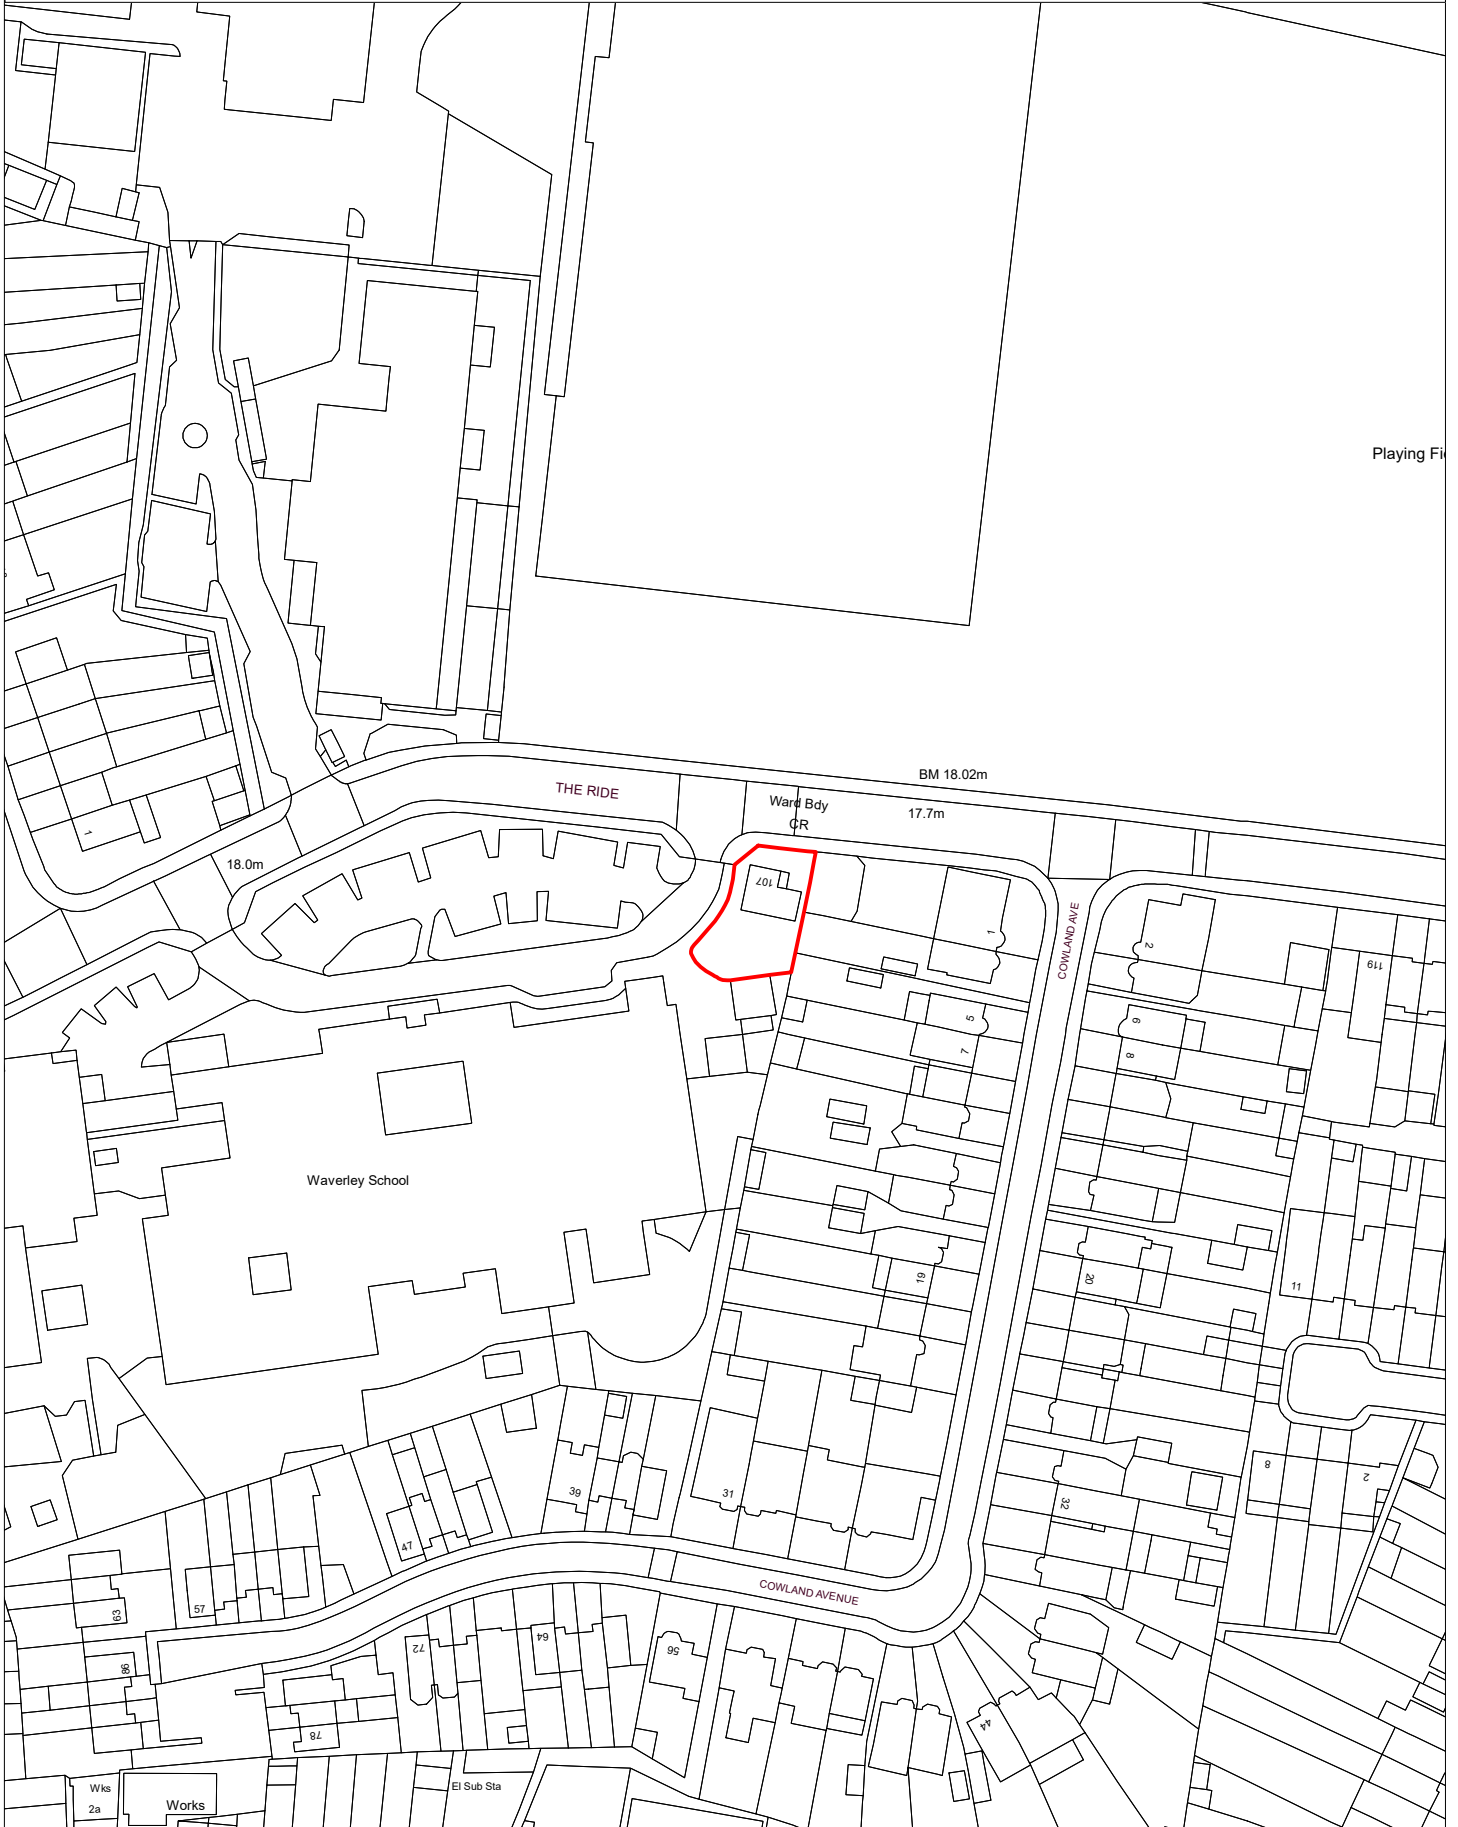

WAVERLEY CARETAKERS HOUSE, ENFIELD HIGHWAY

Playing Field

BM 18.02m

17.7m

18.0m

THE RIDE

Ward Bdy
CR

Waverley School

COWLAND AVE

COWLAND AVENUE

© Crown copyright
and database rights 2022
Ordnance Survey
Licence No. 100019820

Scale:- 1:1250
Paper Size:- A4
Date:- 18 January 2024
Map Produced By:- Property Information Team/SC